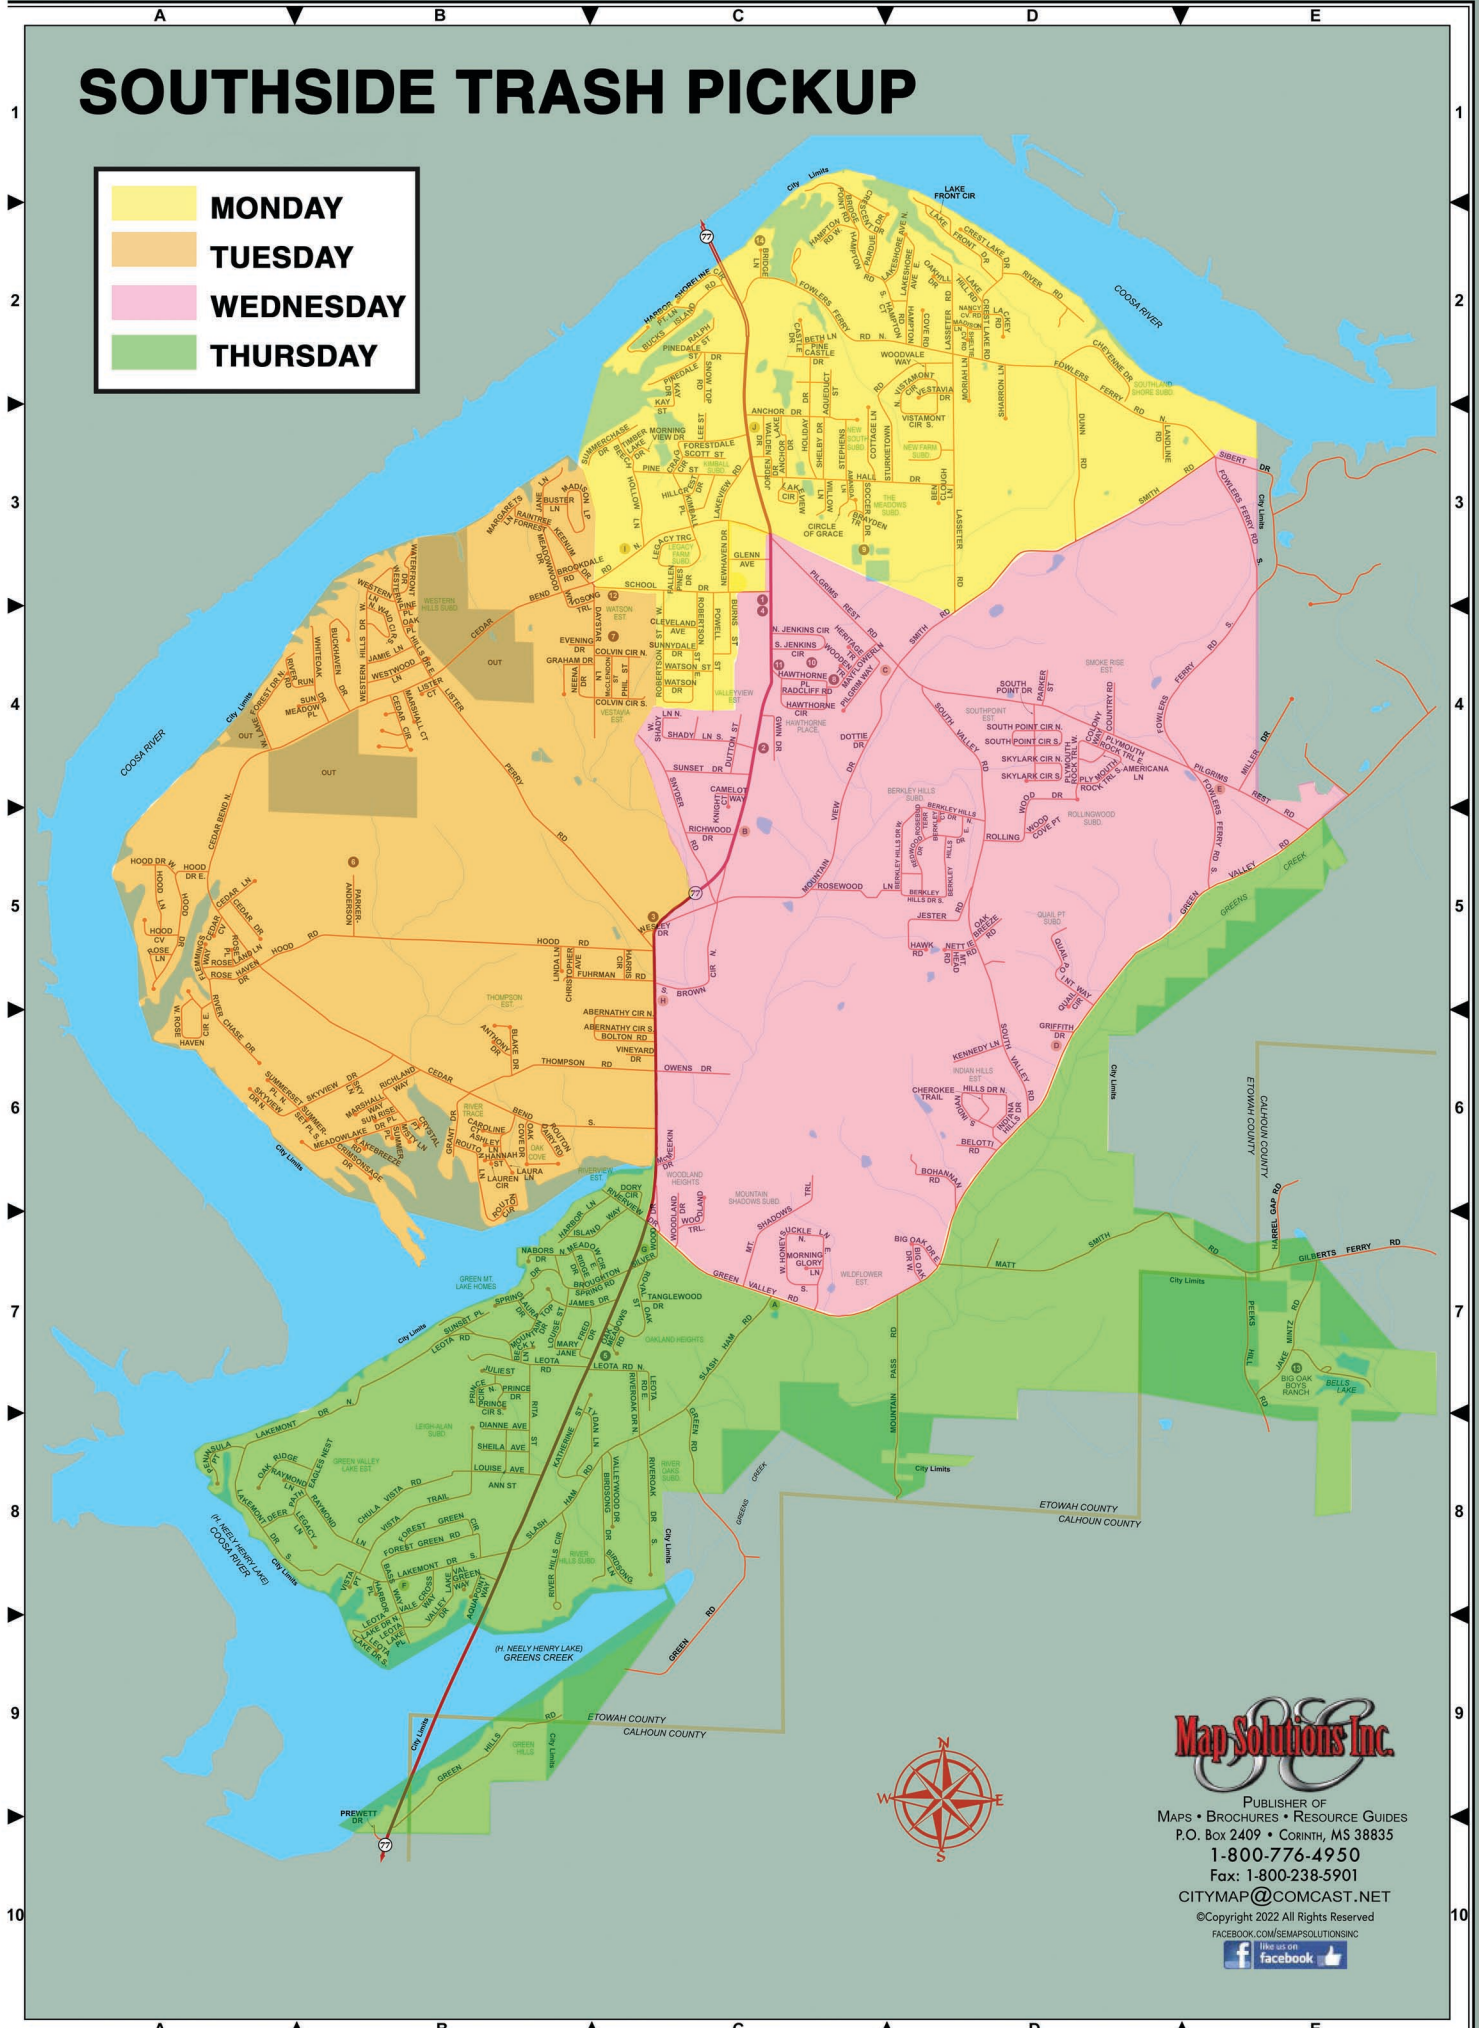

SOUTHSIDE TRASH PICKUP

	MONDAY
	TUESDAY
	WEDNESDAY
	THURSDAY

Map Solutions Inc.

PUBLISHER OF
MAPS • BROCHURES • RESOURCE GUIDES
P.O. Box 2409 • CORINTH, MS 38835
1-800-776-4950
Fax: 1-800-238-5901
CITYMAP@COMCAST.NET
©Copyright 2022 All Rights Reserved
FACEBOOK.COM/SEMPSOLUTIONSINC